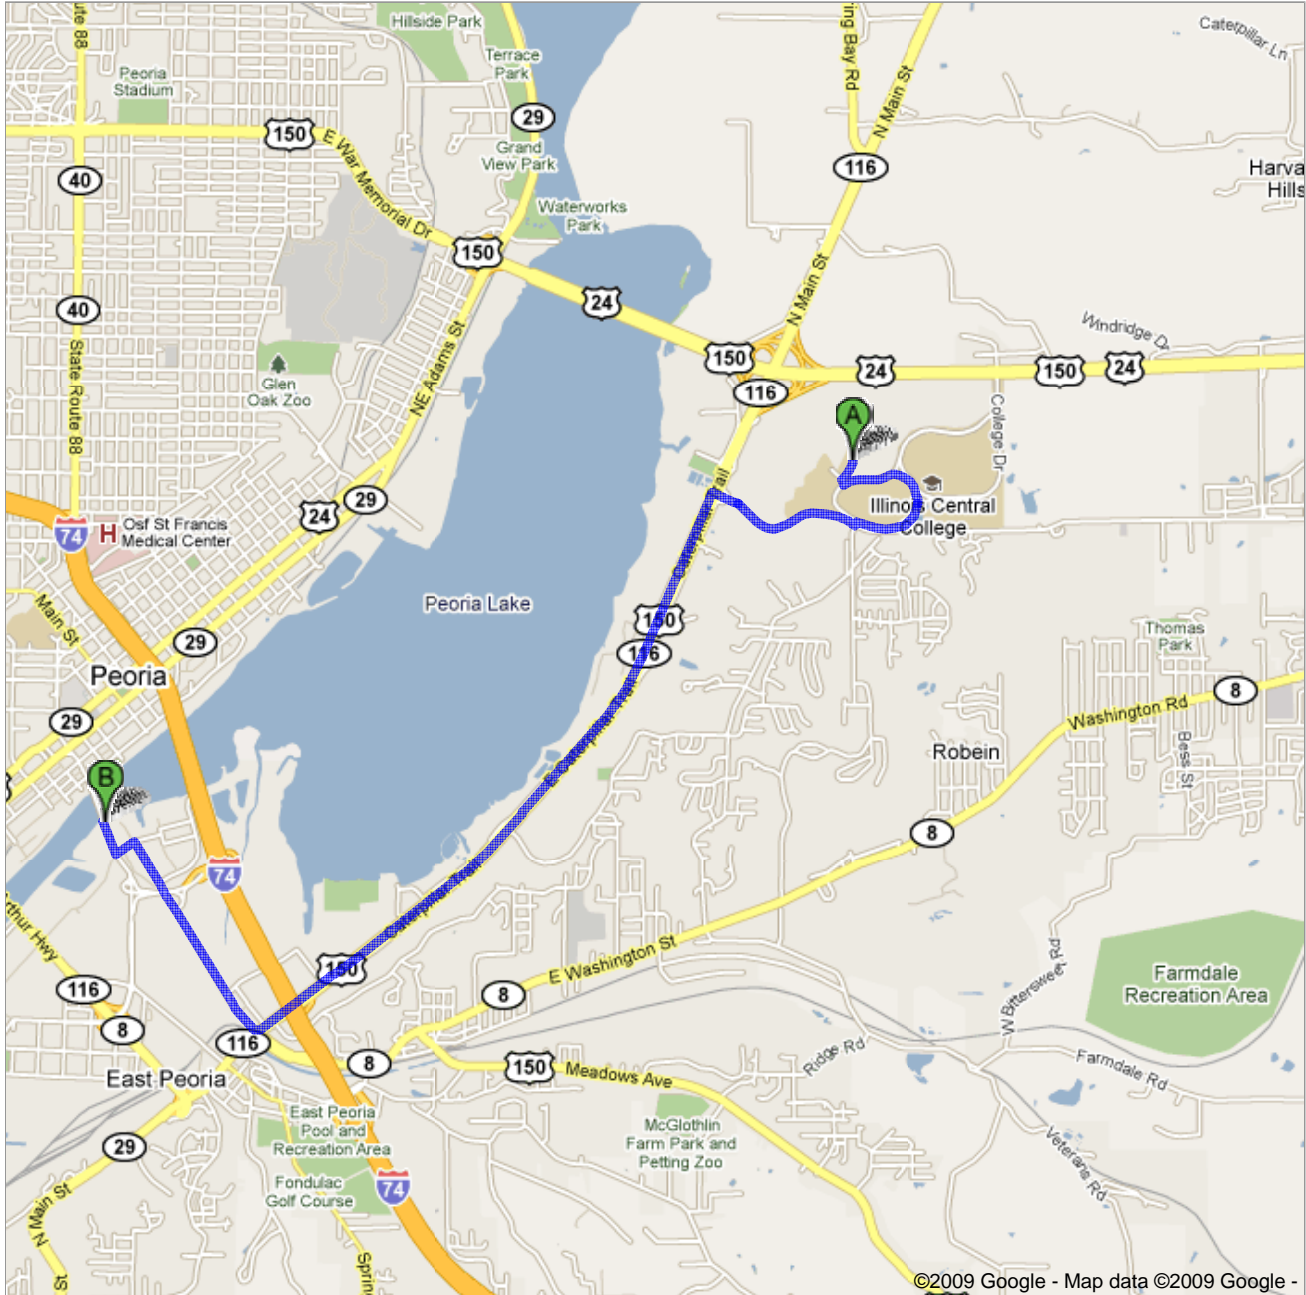

Directions to Embassy Suites Hotel & Riverfront Conference Center

100 Conference Dr., East Peoria, IL 61611 - (309)

694-0200

6.6 mi – about 15 mins

Save trees. Go green!

Download Google Maps on your phone at google.com/gmm

©2009 Google - Map data ©2009 Google -

 Woodview Ln

- | | | |
|---|--|---------------------------|
| | 1. Head south on Woodview Ln | go 0.1 mi total 0.1 mi |
|  | 2. Turn left toward College Dr | go 128 ft total 0.1 mi |
|  | 3. Turn left at College Dr About 2 mins | go 0.8 mi total 1.0 mi |
|  | 4. Turn left to stay on College Dr | go 105 ft total 1.0 mi |
|  | 5. Take the 1st right onto Centennial Dr About 2 mins | go 0.8 mi total 1.7 mi |
|  | 6. Turn left at E Caterpillar Trail/N Main St About 6 mins | go 3.5 mi total 5.2 mi |
|  | 7. Turn right at W Camp St About 3 mins | go 1.1 mi total 6.4 mi |
|  | 8. Turn left at River Rd | go 0.1 mi total 6.5 mi |
|  | 9. Take the 1st right onto Bob Michel Bridge/State Route 40/Washington St/William Kumpf Blvd Destination will be on the right | go 0.2 mi total 6.6 mi |

 Embassy Suites Hotel & Riverfront Conference Center
100 Conference Dr., East Peoria, IL 61611 - (309) 694-0200

These directions are for planning purposes only. You may find that construction projects, traffic, weather, or other events may cause conditions to differ from the map results, and you should plan your route accordingly. You must obey all signs or notices regarding your route.

Map data ©2009 , Google

Directions weren't right? Please find your route on maps.google.com and click "Report a problem" at the bottom left.